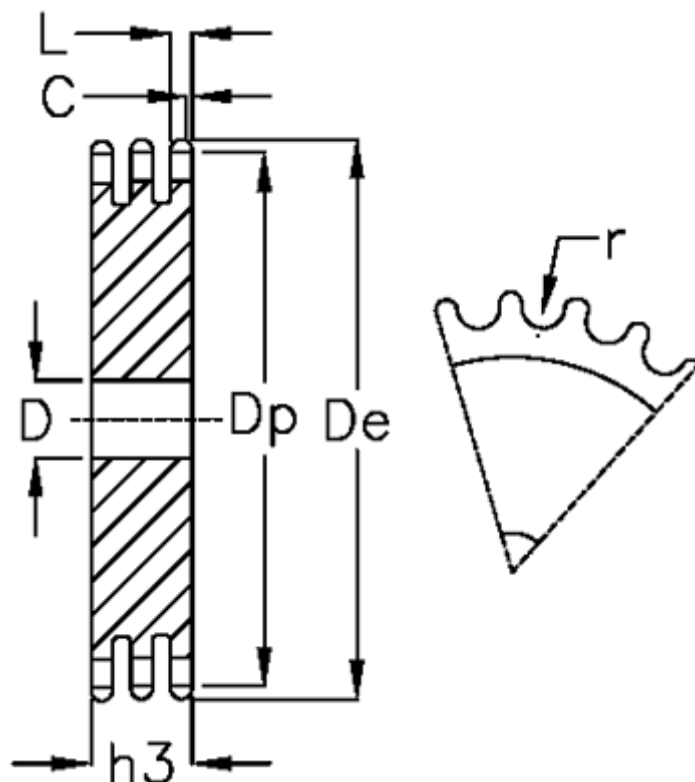

Article number: 616023003019

Description: Plate wheel 06 B-3 Z=19 triplex

## Measures

C	= 1
D	= 12
De	= 61.3
Dp	= 57.87
For chain size	= 3/8 x 7/32
For chain type	= 06 B-3
h3	= 25.6
L	= 5.2

Number of teeth	= 19
r	= 6.35